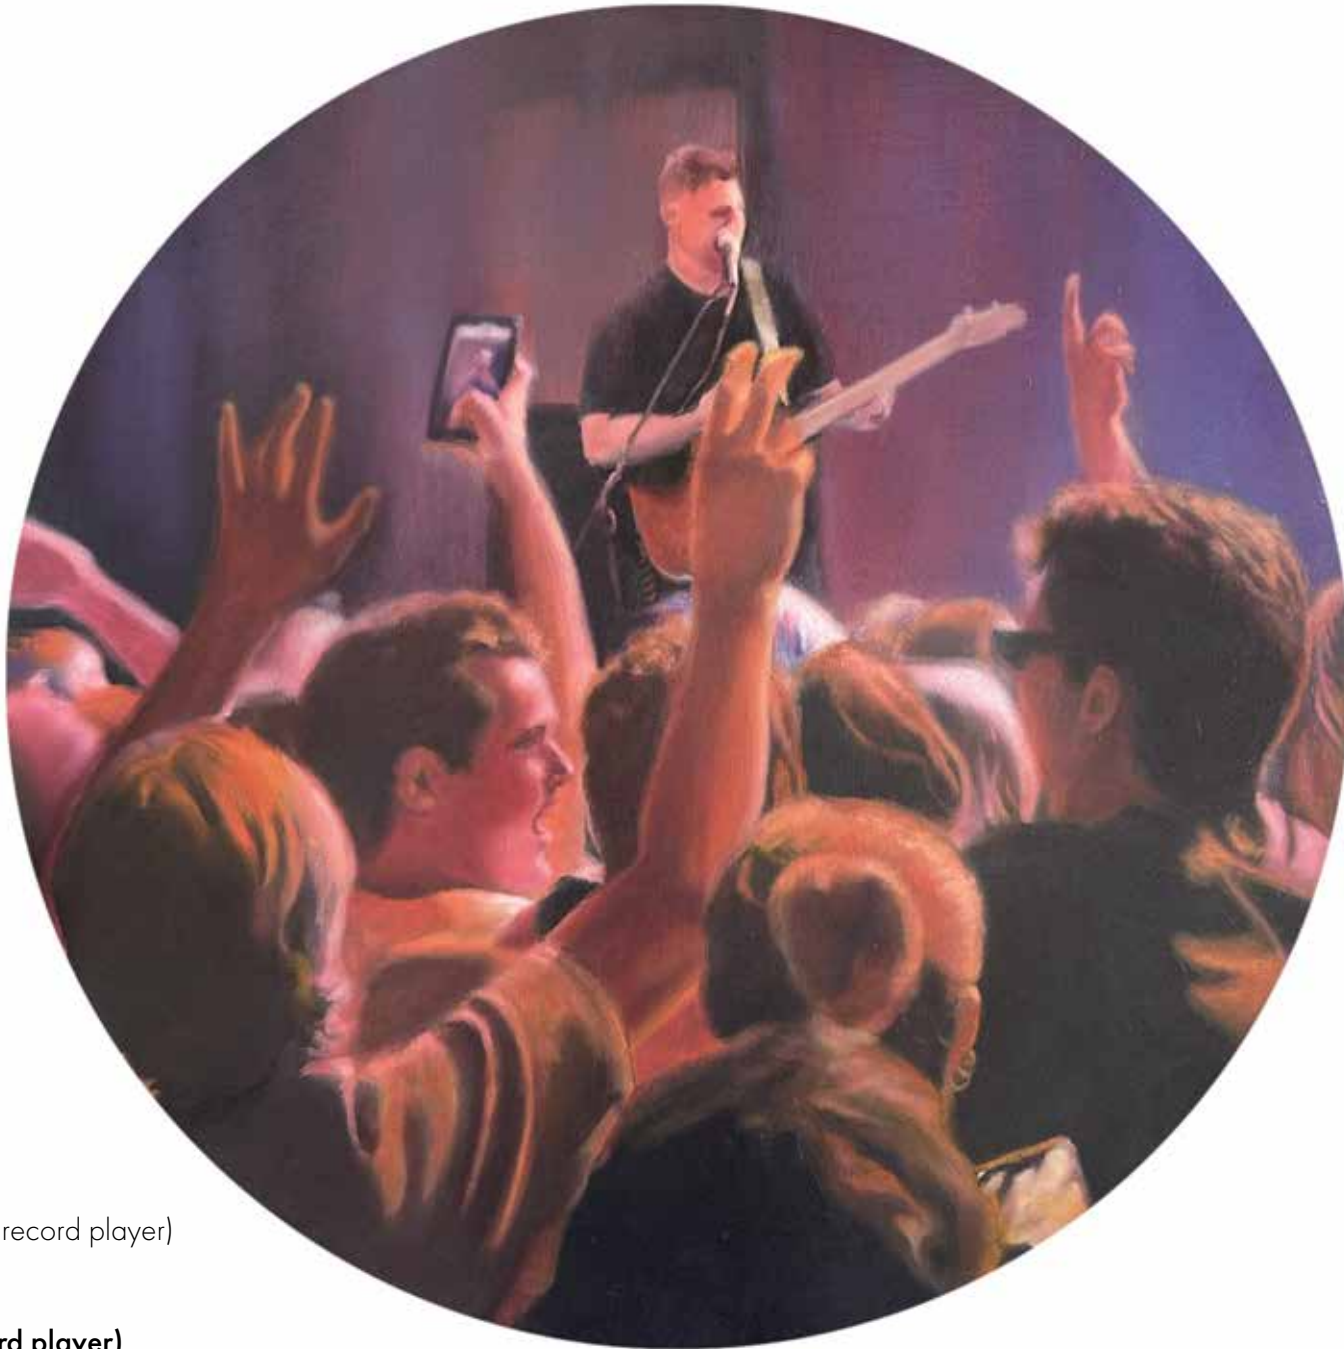

Trish Tait

Encore 2024

oil on board (displayed on record player)

30cm diameter

$1,200.00 (includes record player)